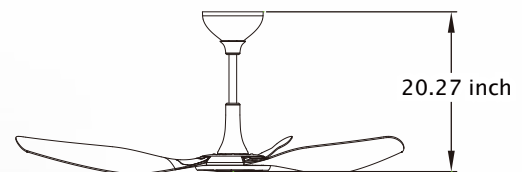

Specification

Diameter	60inch (150cm)
Motor	BLDC motor
Material	ABS
Rated Voltage	100-120V or 220-240V
Power Consumption	5W~50W
Speed	50~120RPM
Max. Airflow	18,615 m ³ /h 10,950 CFM
Fan Control	6 Speed (FWD./ REV.) Remote Control