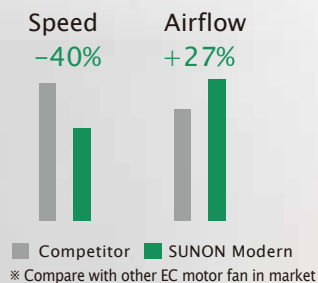

SUNON®

Modern HVLS Fan

The Simplicity of Breeze

With the Earth's axis tilted at 23.5°, it created the beautiful sceneries of the 4 seasons. With the 31° curvilinear design of the SUNON Modern HVLS Fan airfoil, it creates not only a massive airflow, but also an ultra silent operation. The 6 speed rotation ensured you a silent natural breeze, the unique airfoil gently running through the air revitalizing your space with a rustic breeze.

■ Curvilinear Aesthetic Airfoil Design

Modern HVLS Fan distributes large amounts of smooth and quiet air at extremely low speed.

■ Enjoy the Ultra Silence

Compared with the regular AC or DC motor, our motor is more silent, aerodynamic design airfoil fan blade makes the airflow smoother and reduces air noise effectively. It perfectly fits commercial space like a cafe, showroom, office, etc. Experience quiet enjoyment without interference.

■ High-Efficiency BLDC Motor

Modern HVLS Fan features a direct-drive BLDC motor which can generate double torque. The motor efficiency can be over 90%, it replaces the high energy consumption air conditioner cost for long-term use in light commercial space.

Specification

Diameter	60inch (150cm)
Motor	BLDC motor
Material	ABS
Rated Voltage	100-120V or 220-240V
Power Consumption	5W~50W
Speed	50~120RPM
Max. Airflow	18,615 m ³ /h 10,950 CFM
Fan Control	6 Speed (FWD./ REV.) Remote Control